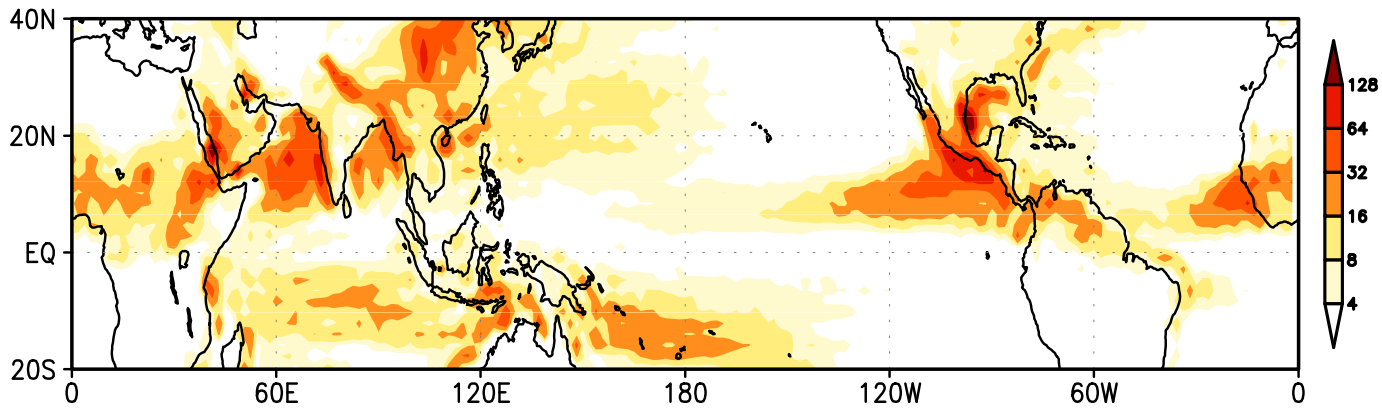

Model

Precip Intraseasonal Variance (122days; JJAS; 21 years)

CMAP