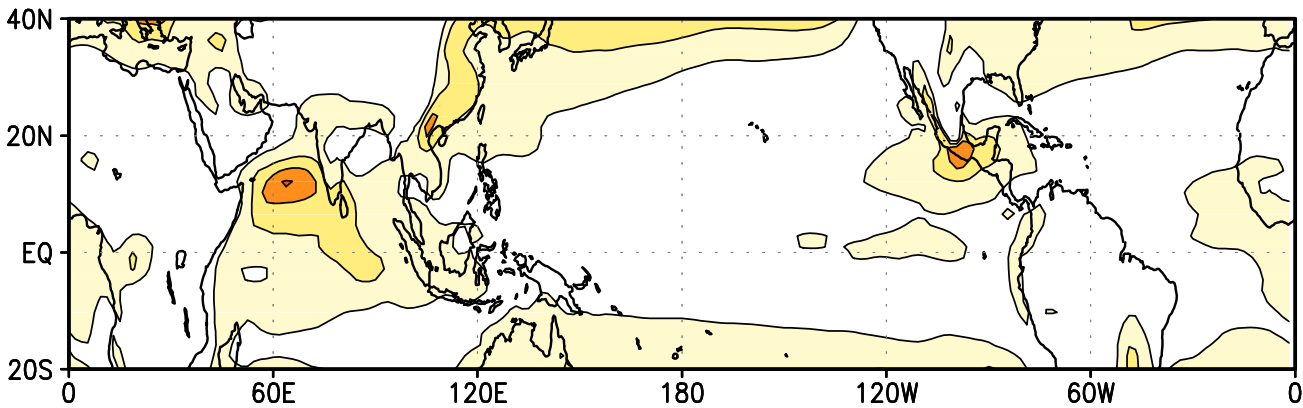

Model

U850 Intraseasonal Variance (122days; JJAS; 21 years)

REAN